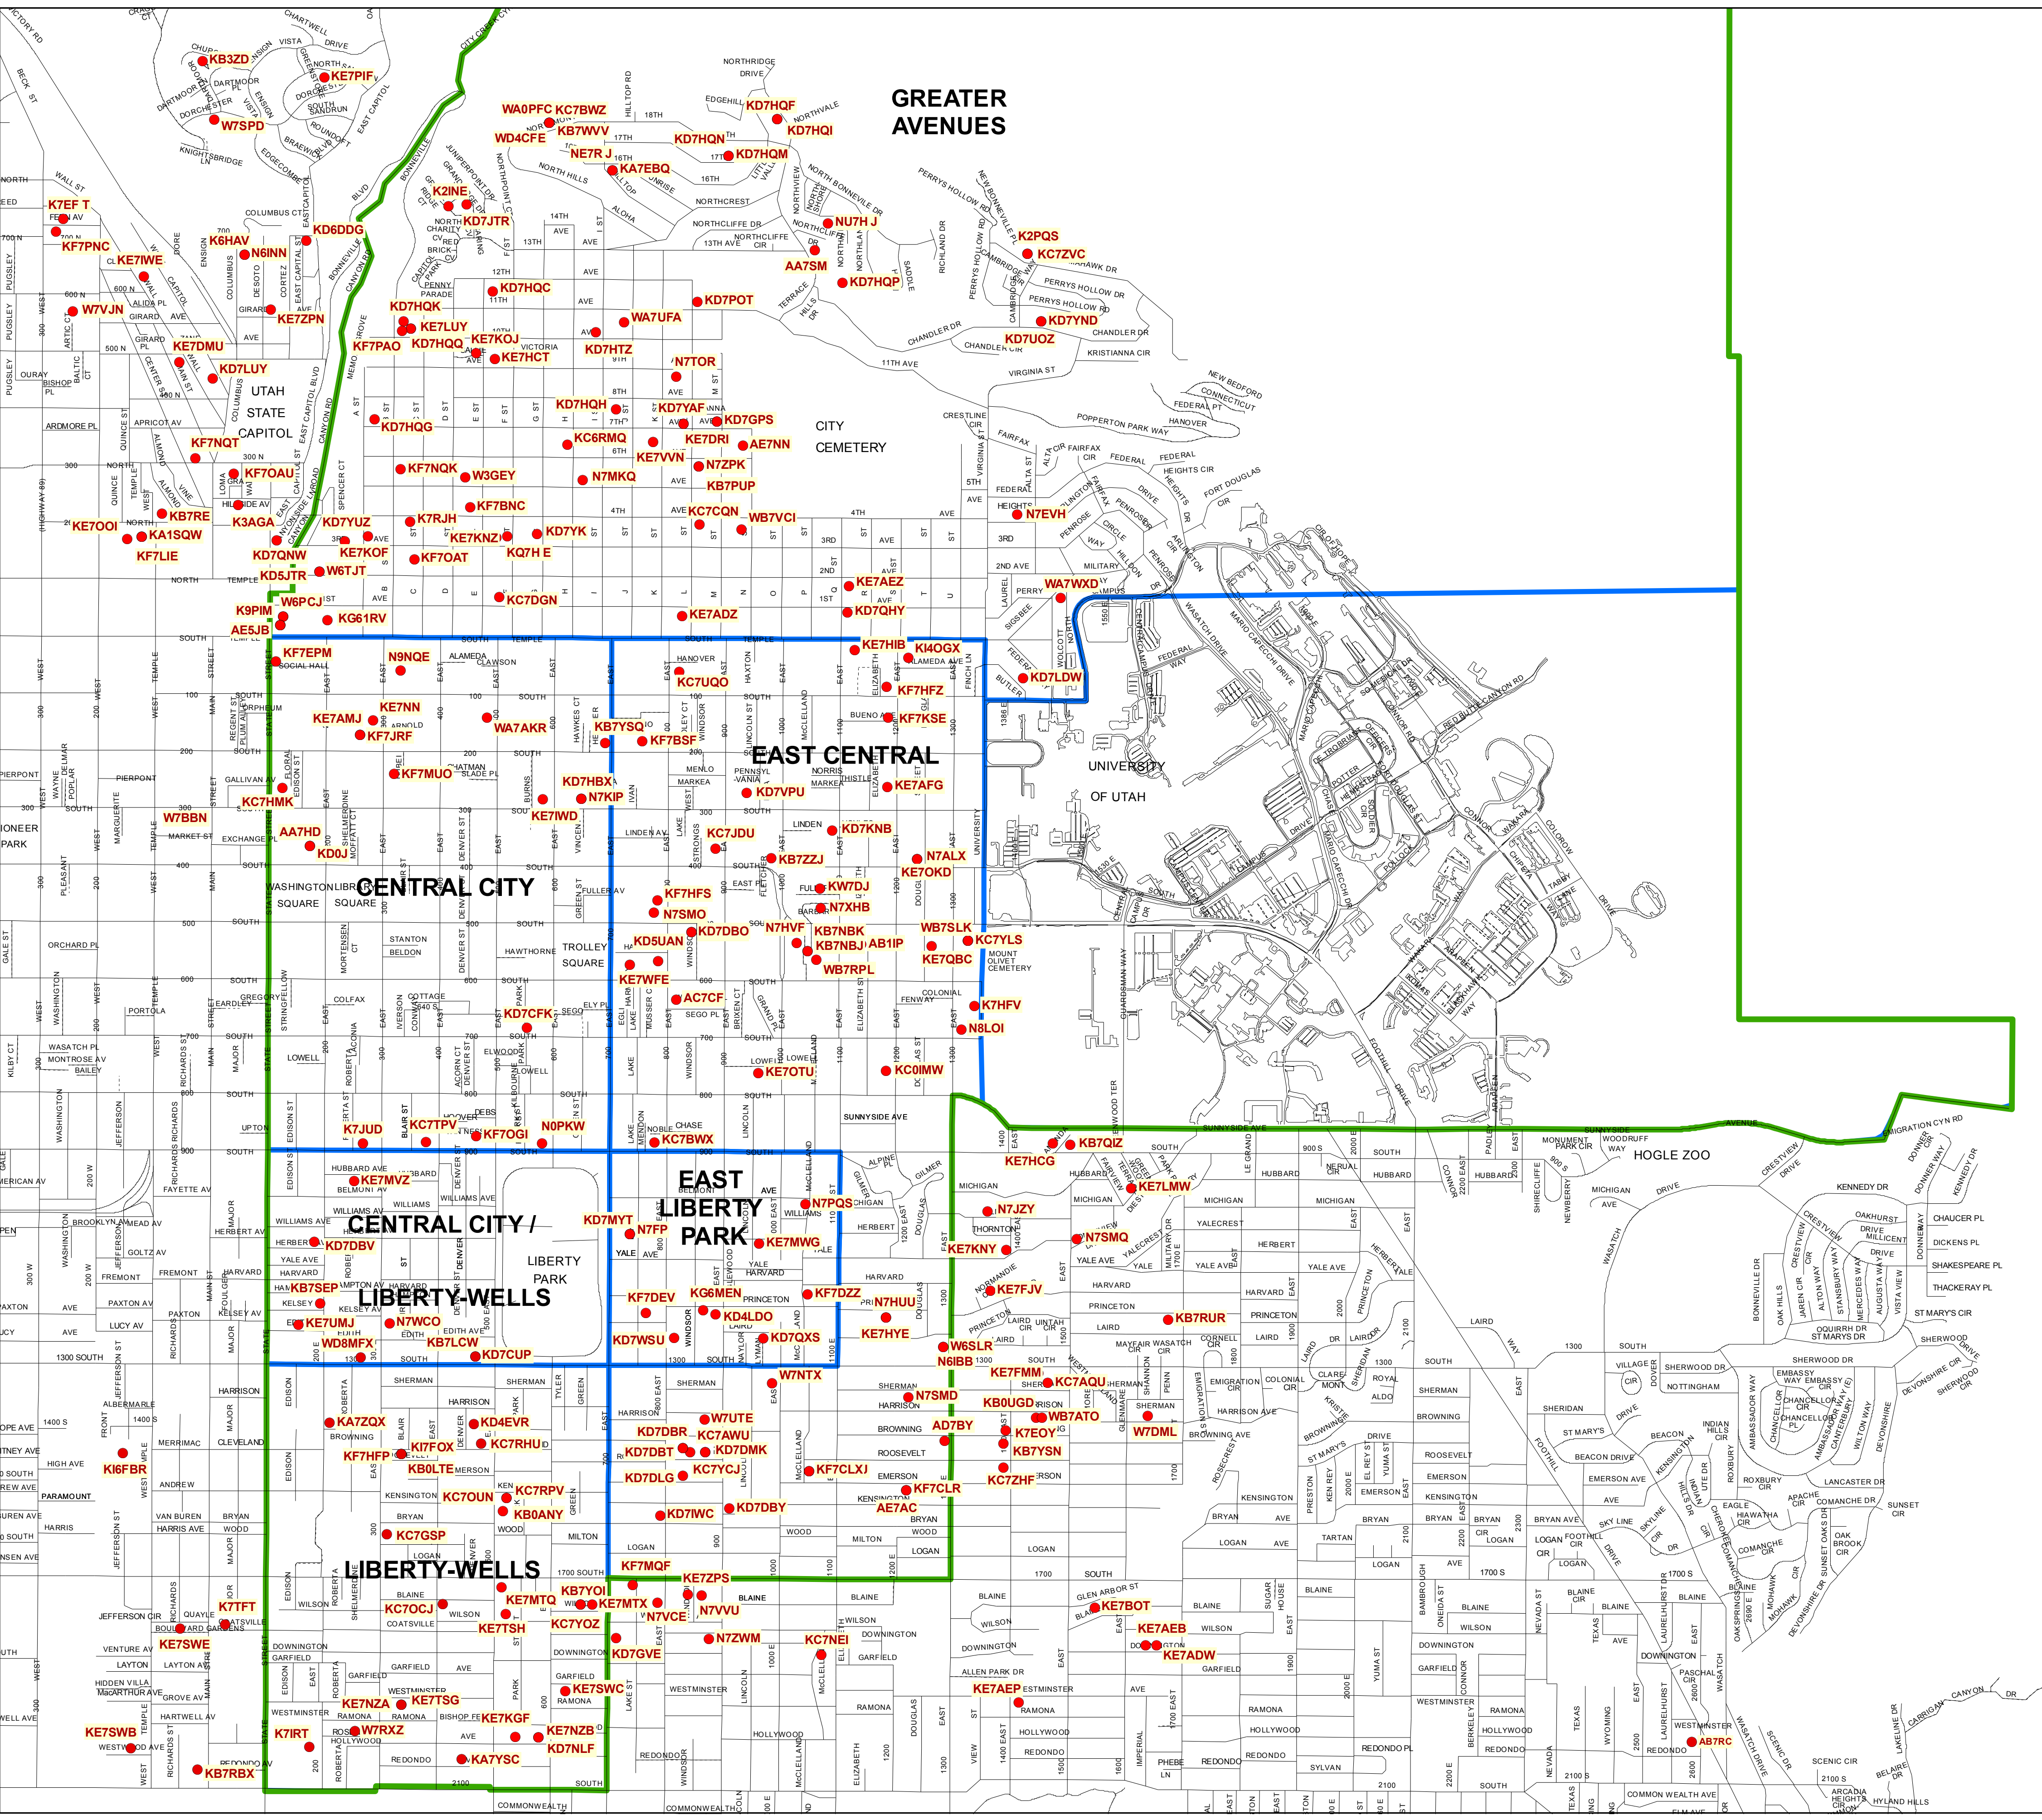

CERT NE Division HAM Radio Operators & Salt Lake City Community Councils

Legend

- HAM Radio Operators
- ▭ CERT NE Division
- ▭ Community Councils Boundaries

Map drawn by RWH of the CEDDepartment/ Engineering/GIS Team